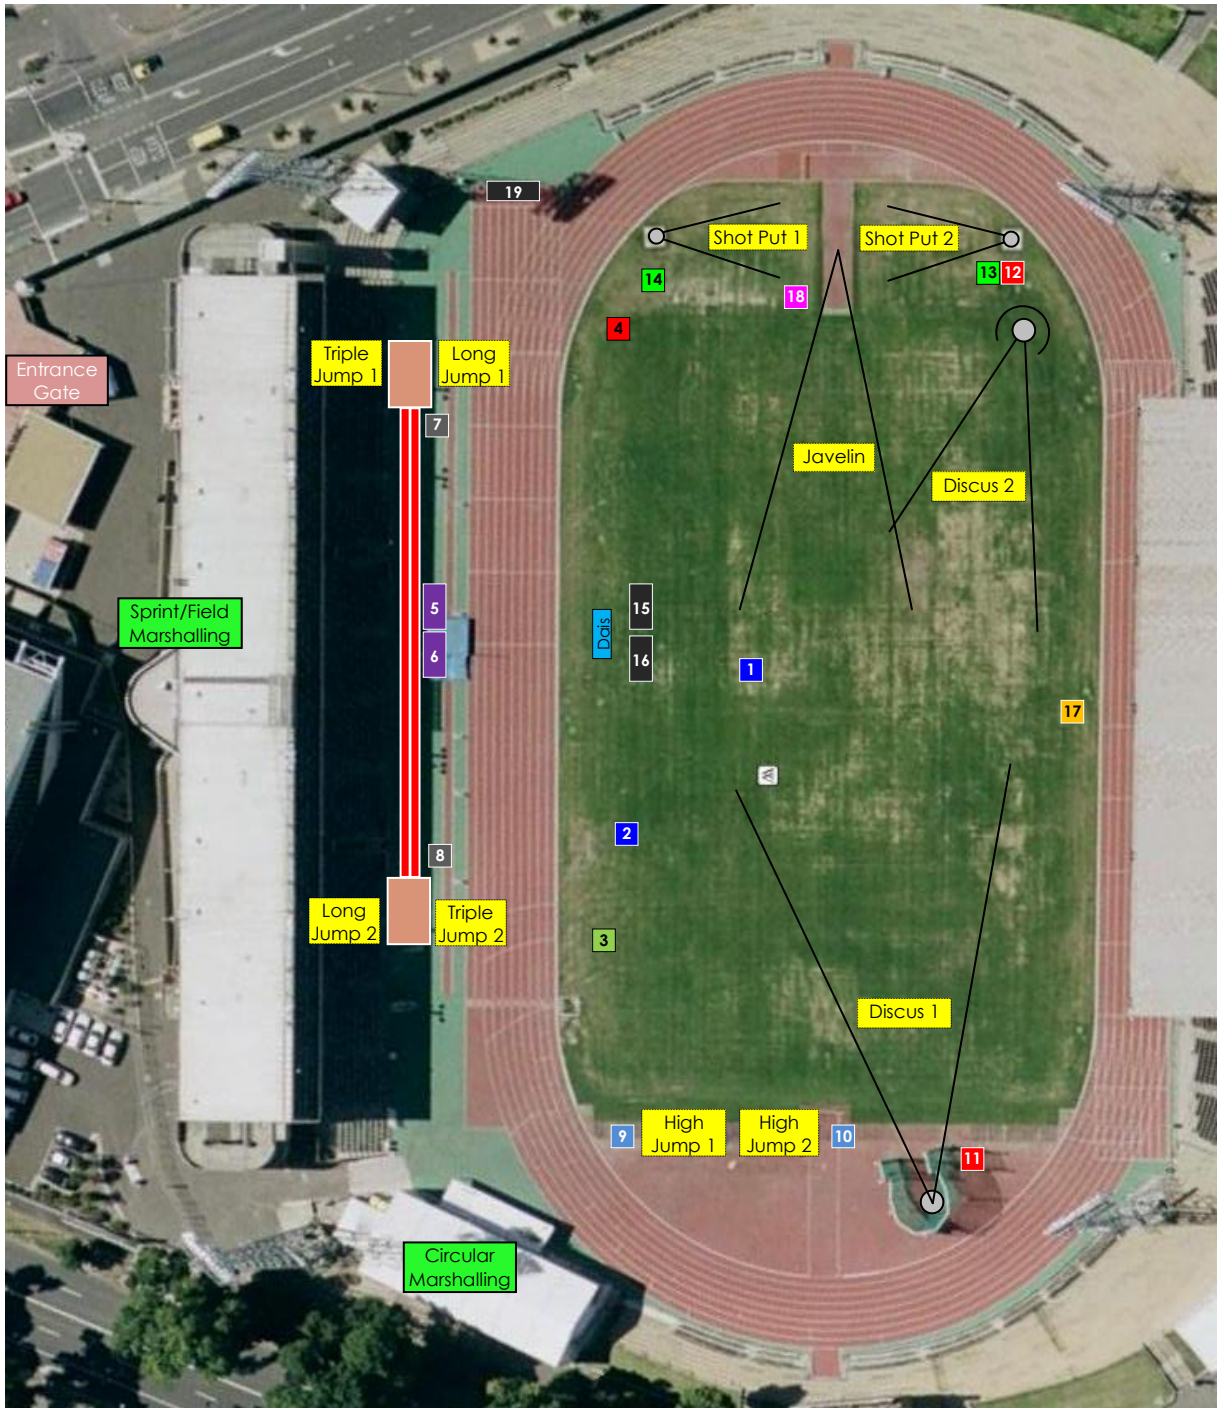

## Venue Map

1	Umpire's Tent	9/10	High Jump Tents
2	Referee's Tent	11/12	Discus Tents
3	Computers Tent	13/14	Shot Put Tents
4	Starters Tent	15/16	Presentation Tents
5/6	Long Jump Tents	17	Circular TK Tent
7/8	Long Jump Tents	18	Javelin Tent
		19	Front Straight